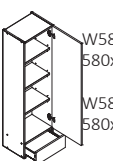

W60 P/L PK/ZM 600x1313x560

W60 P/L PK/ZM 600x1513x560

W60 P/L PK/MV/ZM 600x1313x560

W60 P/L PK/MV/ZM 600x1513x560

Szafki górne na wysokość 1273mm, 1283mm, 1473mm, 1483mm (SxWxG)

W 60 W S/1 600x1273x300
W 60 W S/1 600x1283x300
W 80 W S/1 800x1273x300
W 80 W S/1 800x1283x300

WS 60 W S/1 600x1273x300
WS 80 W S/1 800x1273x300
WS 80 W S/1 800x1283x300

W 40 W S/1 P/L 400x1273x300
W 40 W S/1 P/L 400x1283x300

WS 40 W S/1 P/L 400x1283x300
WS 40 W S/1 P/L 400x1293x300

W58 W P/L /1273
580x1273x560
W58 W P/L /1283
580x1283x560

W58 W P/L /1473
580x1473x560
W58 W P/L /1483
580x1483x560

W58 W P/L PW/1273
580x1273x560
W58 W P/L PW/1283
580x1283x560

W58 W P/L PW/1473
580x1473x560
W58 W P/L PW/1483
580x1483x560

W58 W HL PW/1273
580x1273x560
W58 W HL PW/1283
580x1283x560